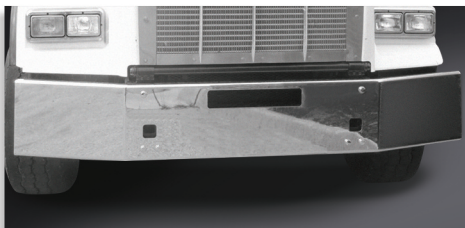

T800 & T880 years 2004-newer
ABP N31 OFN210125 fog lights
ABP N31 OFN010125 no fog lights (shown)